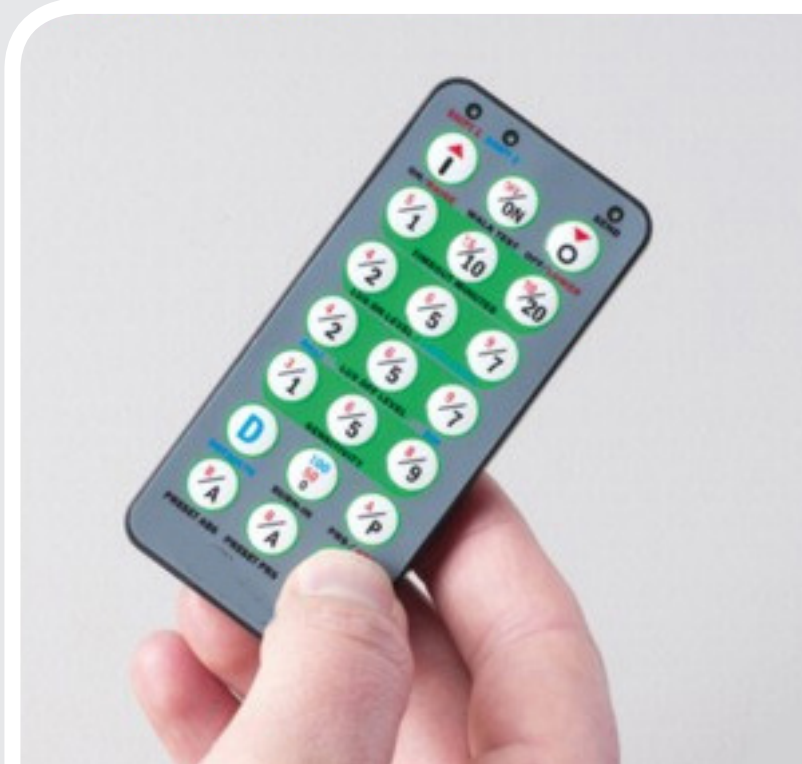

PRE5903 Compact Infra-red Programming Handset

Prefect

Prefect Product File

Key features.

- Lux (on/off) range: level 2 -7
- Timming range: 1 - 30 minutes
- Sensitivity: Level 1 - 9
- Burn in: 0, 50 , 100
- Walk test: off/on
- Default reset
- Detection mode: presence/absence
- Lighting control: on/off, raise, lower
- Power supply: 1 x CR2025 battery
- Indicators: shift 1, shift 2, send
- Compact pocket size

The PRE5903 Programming handset has been designed to allow facility managers to select times and temperatures and install these programs simply and securely at a low outlay cost.

The PRE5903 programming handset is a low cost compact programming handset. The PRE5903 is capable of essential programming tasks - LUX level, ballast selection (digital dimming products only), time run, sensitivity, detection mode, lighting on/off and dimming light level control.